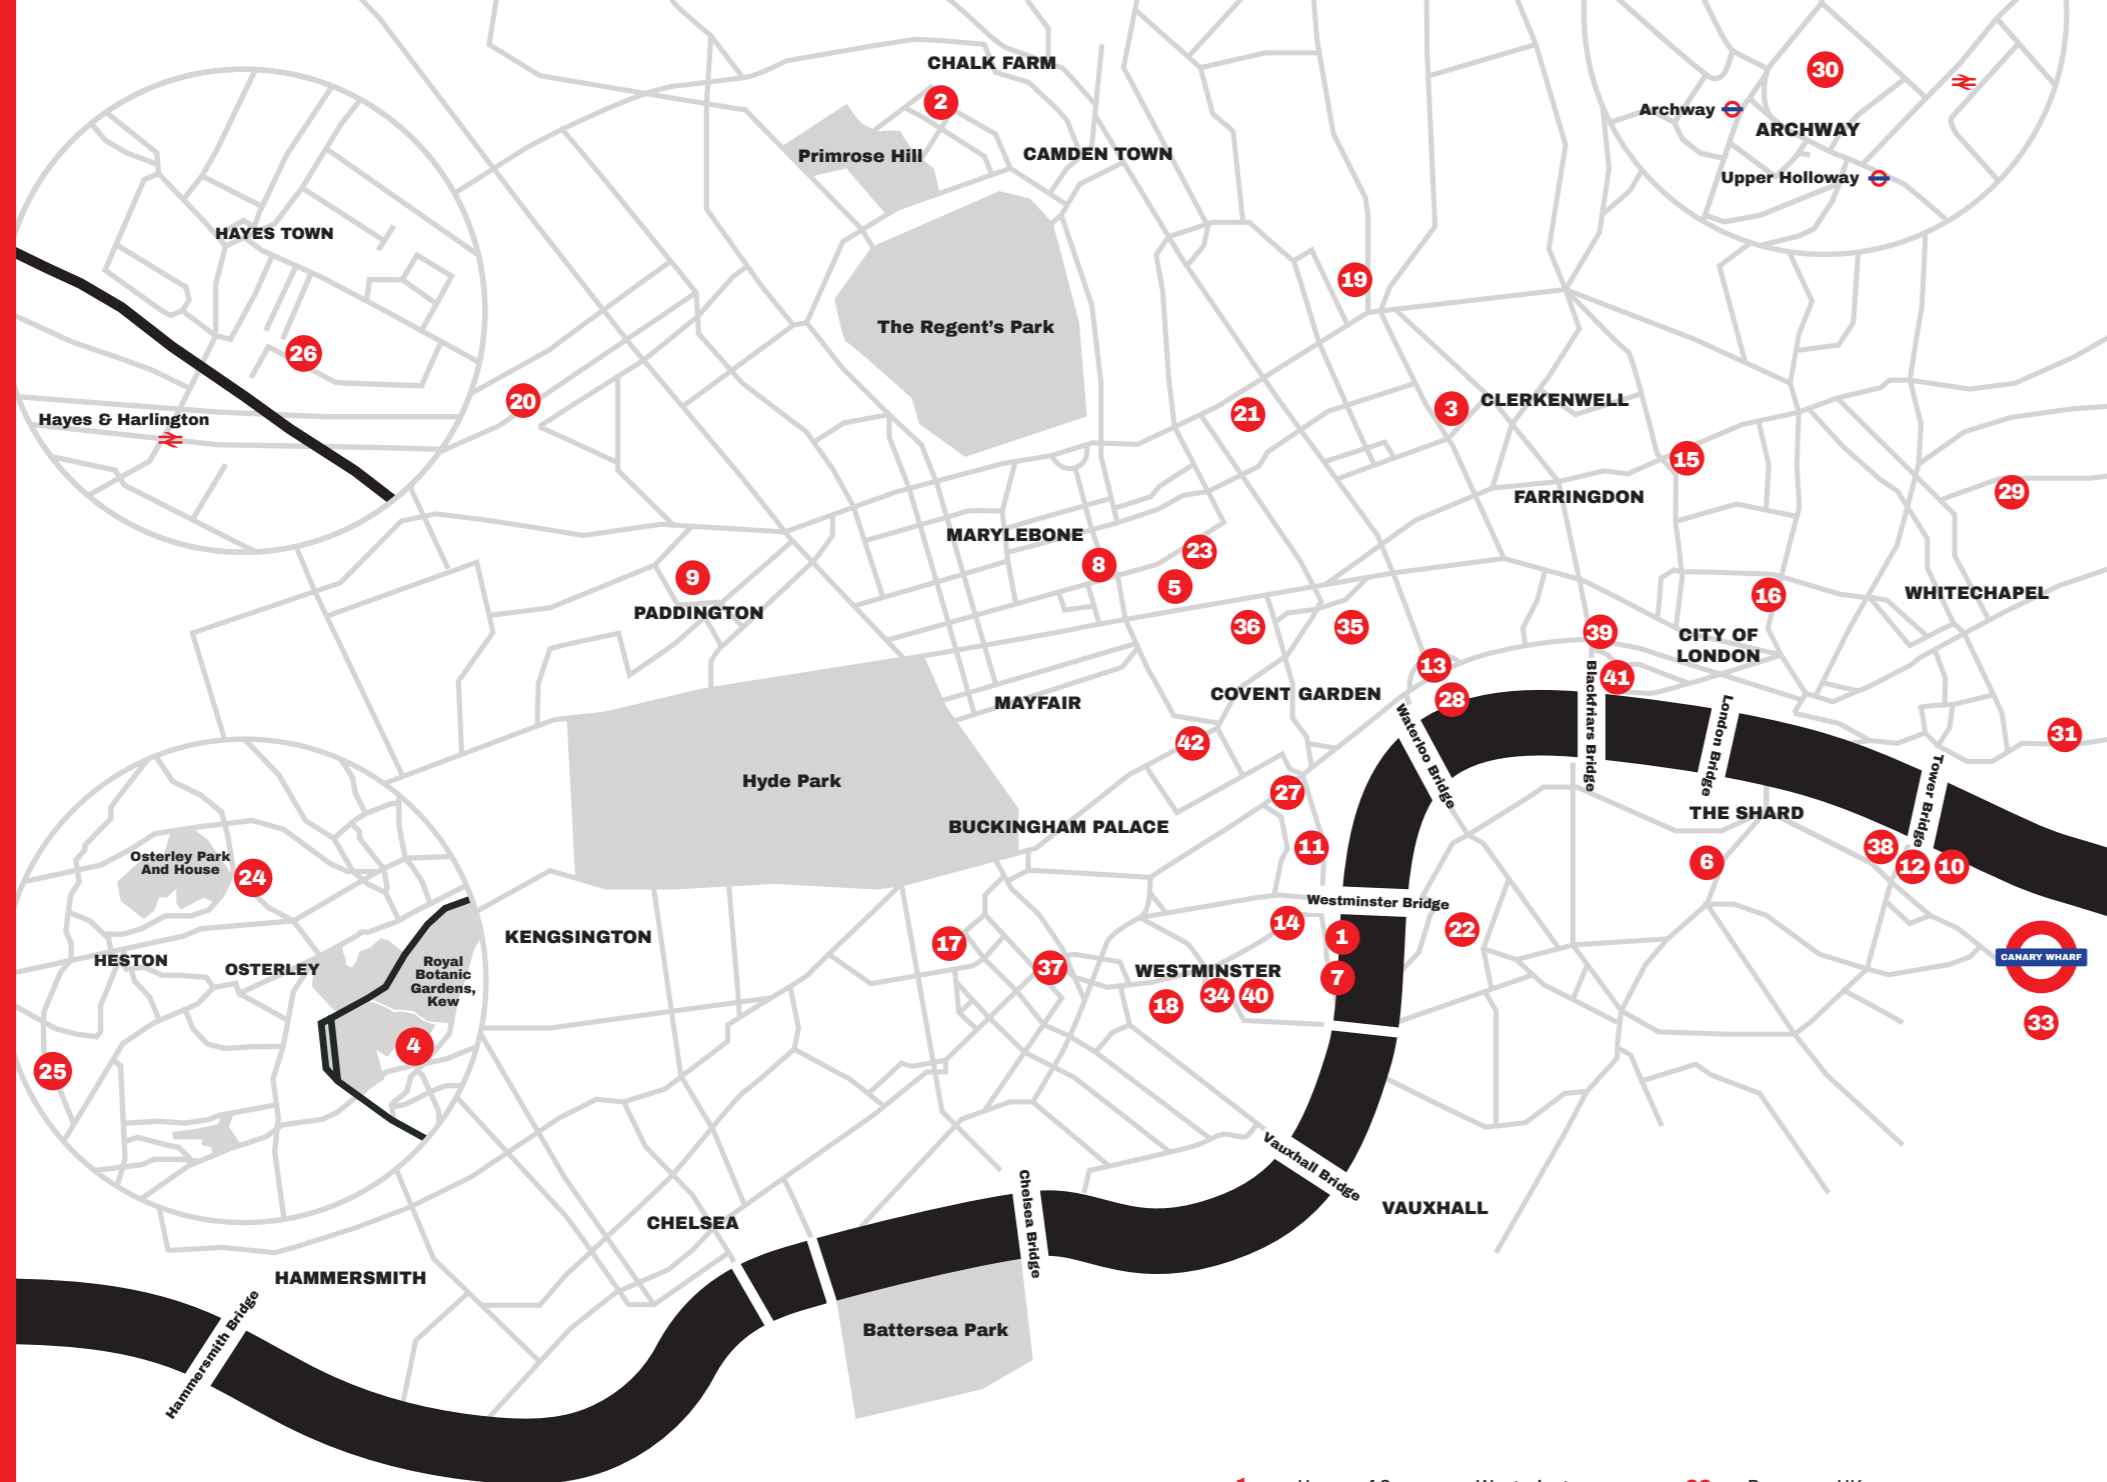

Dathlu Cymru / yn Llundain

22 Chwefror - 08 Mawrth 2020

walesweek.london/cy

Amdanom ni /

Sioe arddangos flynyddol yw Wythnos Cymru Llundain o weithgareddau a digwyddiadau sy'n dathlu a hybu popeth sy'n wych am Gymru.

Drwy galendr o ddigwyddiadau oddeutu Dydd Gŵyl Dewi, bydd Wythnos Cymru Llundain yn meithrin momentwm cadarnhaol ledled y ddinas, sy'n ddiamedrol am Gymru.

Felly gyda'r gilydd, gyda'r gorau o gerddoriaeth, celfyddyd, bwyd, twristiaeth, chwaraeon, busnes, theatr, comedi a thechnoleg Gymreig, yn ogystal â'n treftadaeth a'r cyfryngau, rydym yn hyrwyddo pythefnos o ddigwyddiadau a fydd ar y cyd yn arddangos popeth sydd yn rhyfeddol am Gymru!

Cysylltwch â ni /

I gymryd rhan, neu ar gyfer manylion digwyddiadau a nawdd, cysylltwch â ni:

E-bost

info@walesweek.london

Ymweld â

walesweek.london/cy

Dilyn

@WythnosCymLlun