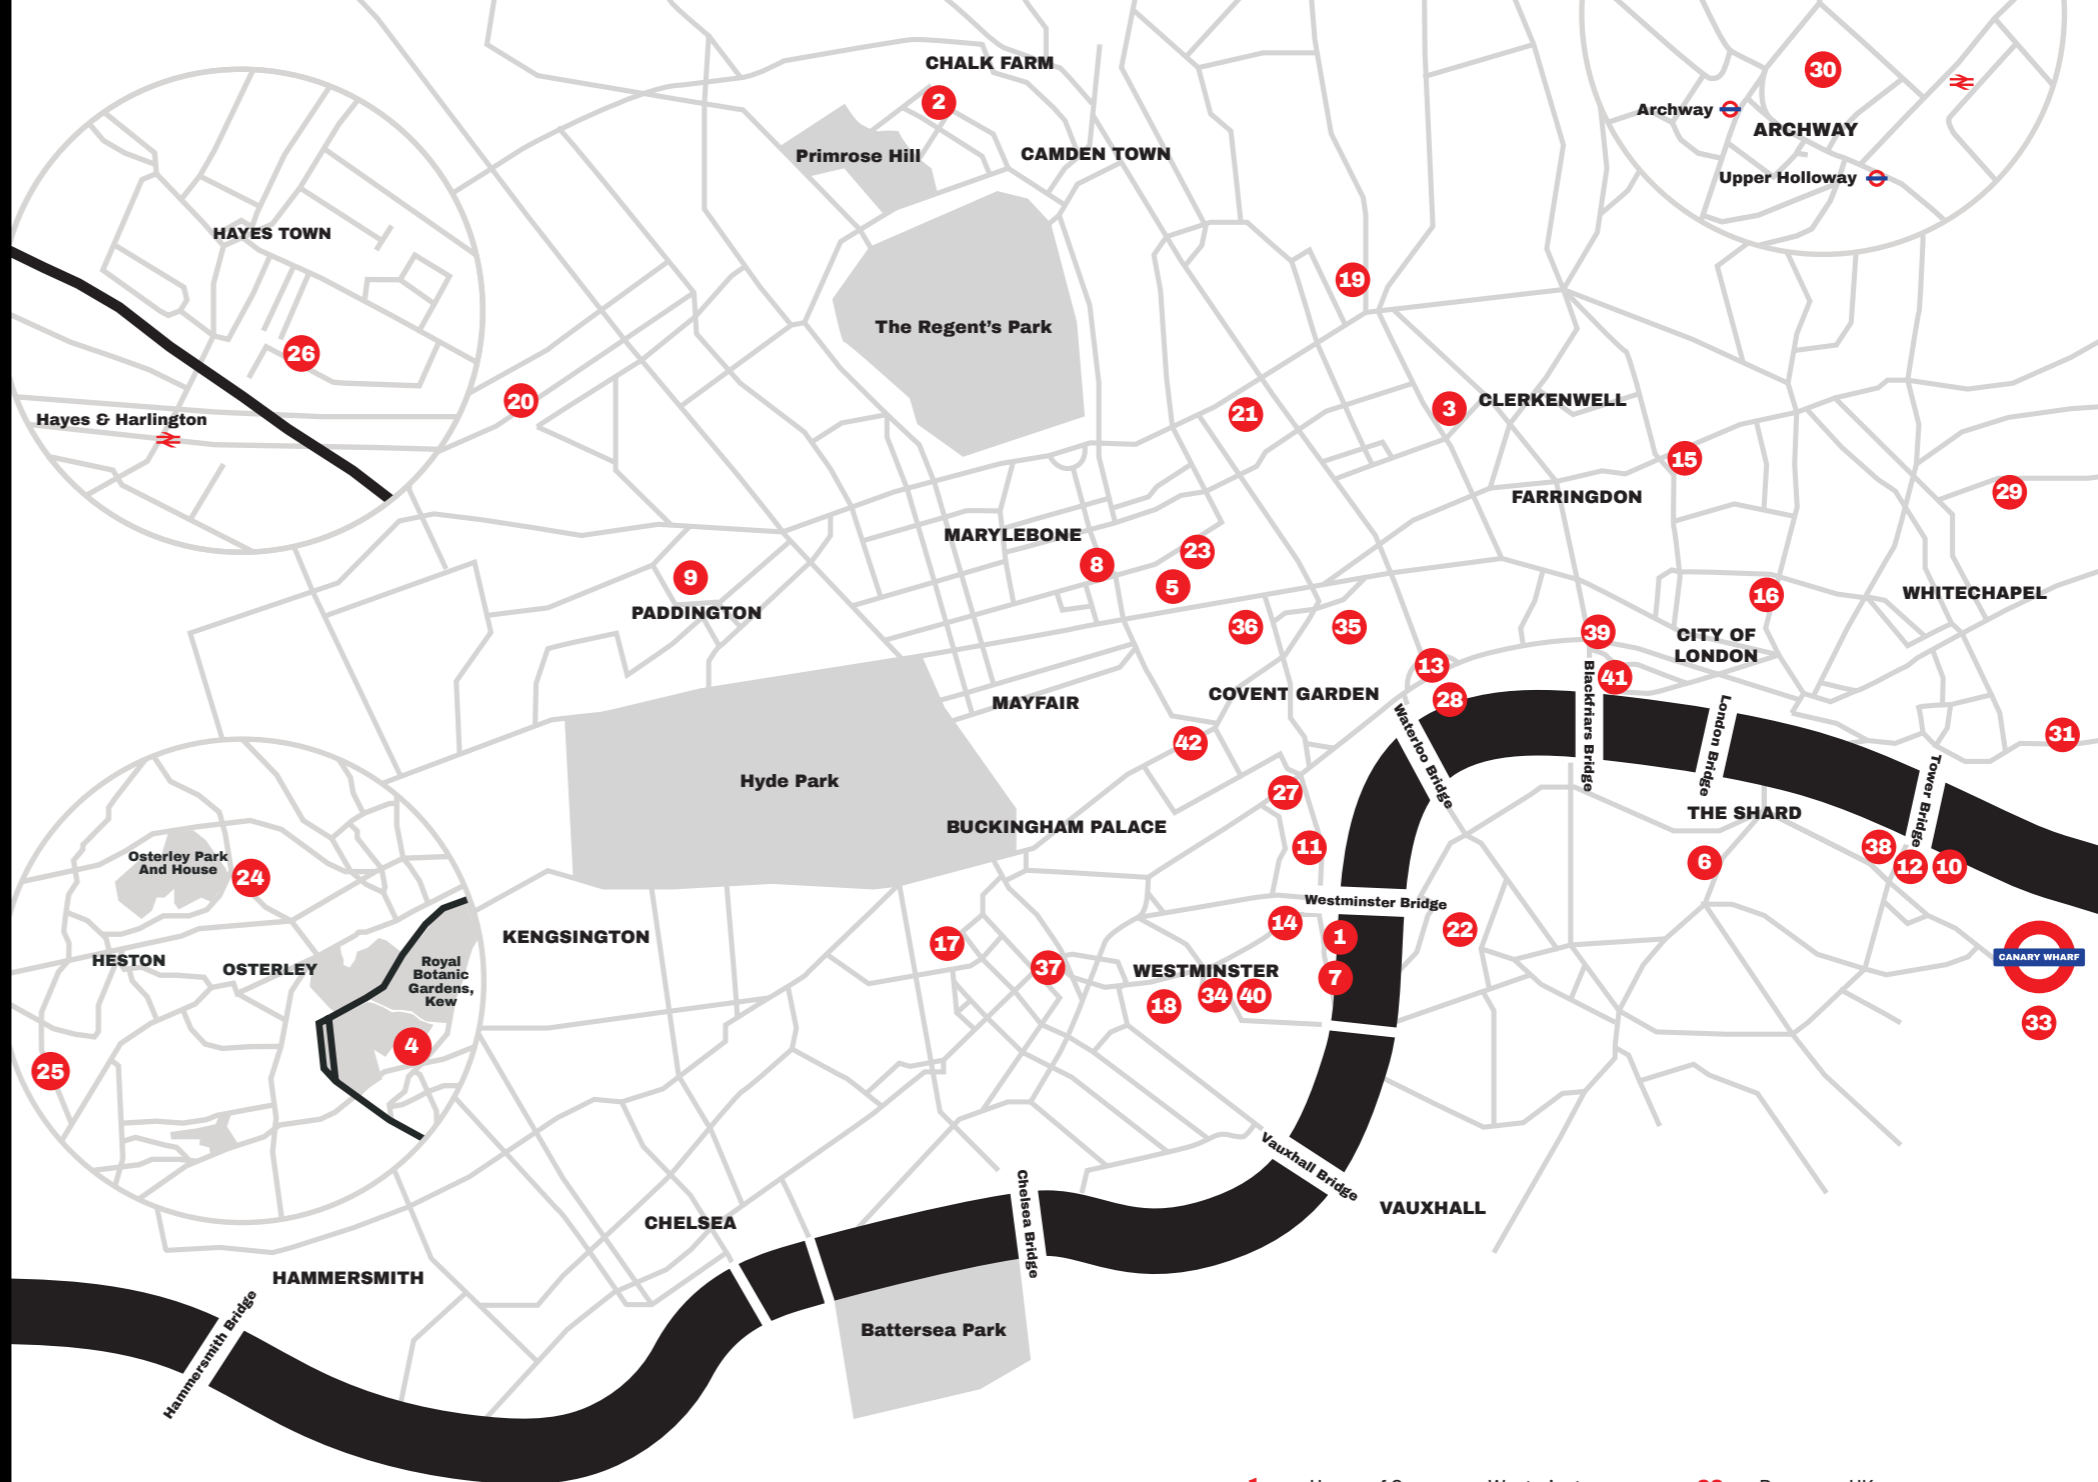

Events are correct at time of going to print. Additional events are likely to be added, so please check the website for the latest updates.